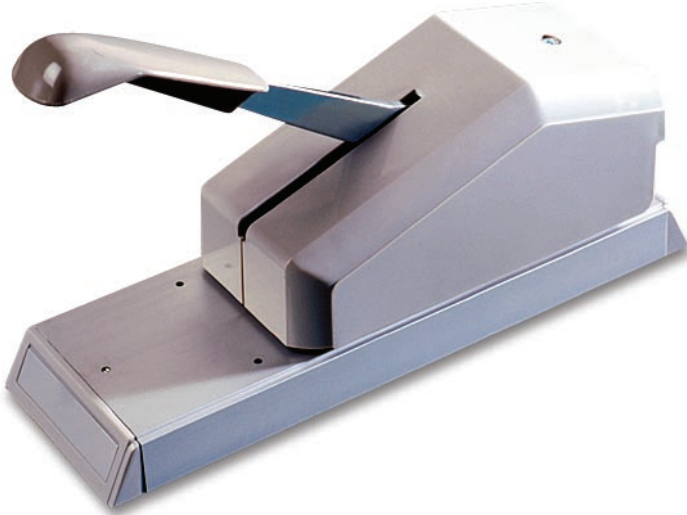

**ADDRESSOGRAPH
BARTIZAN**
www.imprinters.com

The Addressograph Bartizan 871 is a compact, versatile pump handle imprinter capable of producing high quality impressions for a variety of data capture applications. With the 871 imprinter, crisp, readable impressions can be created time after time.

▼
871

Pump Handle Imprinter

You'll never know until the **day** you need one!

Model 871

▶ The Addressograph Bartizan 871 provides superior legibility and effortless action you can depend on to precisely reproduce the information you need - in seconds. Just insert the card, position the form and press the handle. It's that simple. We know how important it is to your retail credit card business to make fast, accurate impressions. That is why the Addressograph Bartizan 871 imprinter provides crisp impressions on any size or type form - from bound forms to individual form sets.

Specifications

- ▶ • **Dimensions** - H 4.5" x W 3 ½" x L 11.19" or 11.43 cm x 8.89 cm x 28.41 cm
- ▶ • **Weight** - 3.8 lbs (1.72 kg)
- ▶ • **Material** - Durable plastic and aluminum
- ▶ • **Color** - Gray
- ▶ • **Card Mounting** - Accepts CR50 and CR80 size credit cards
- ▶ • **Sales Slip** - Individual and multi-form sets that can be imprinted along either edge of the form
- ▶ • **Merchant Plates** - Our standard imprinters are set-up for use with a 3 line embossed plate of .014 - .016 over material height.
- ▶ • **Options** - Dry print roller and six-digit dater. Packaging options include individual box and master pack, bulk pack or other custom requirements.